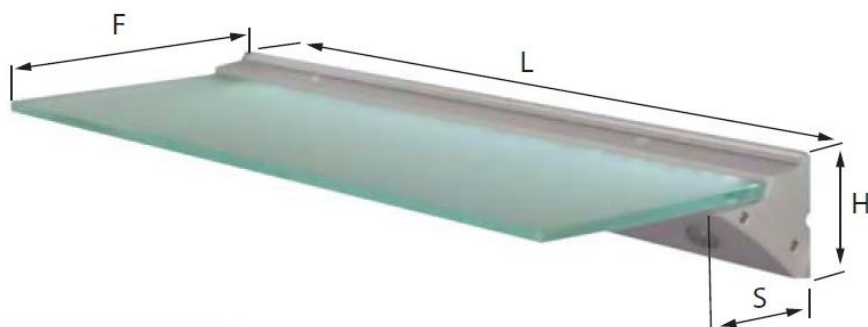

PRODUCT SHEET

Description:

ALU. Shelf 500mm, Anodized, White LED, With 8mm Glass Plate

Item number:

22.02.711-0

Units	Box	Carton	HS Code	Barcode
Pcs.	0	1	9405119090	
				5704866080354

LxFxSxH
450 x 175 x 70 x 65 mm
500 x 175 x 70 x 65 mm
600 x 175 x 70 x 65 mm
900 x 175 x 70 x 65 mm
1200 x 175 x 70 x 65 mm