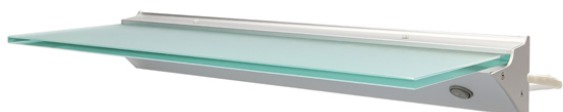

PRODUCT SHEET

Description:

ALU. Shelf 500mm, Anodized, White LED, With 8mm Glass Plate

Item number:

22.02.711-0

Units	Box	Carton	HS Code	Barcode
Pcs.	0	1	9405119090	
				5704866080354

LxFxSxH
450 x 175 x 70 x 65 mm
500 x 175 x 70 x 65 mm
600 x 175 x 70 x 65 mm
900 x 175 x 70 x 65 mm
1200 x 175 x 70 x 65 mm